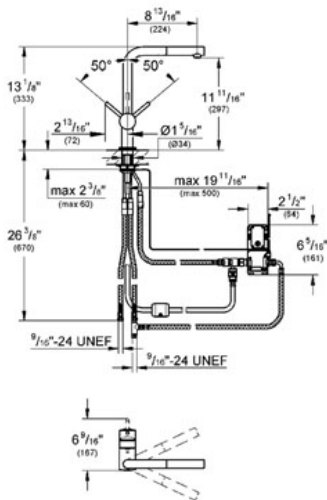

MINTA TOUCH

Pull-Down kitchen faucet with touch technology

MODEL # 30218

GROHE America, Inc | 200 North Gary Avenue, Suite G, Roselle, IL 60172
Phone: +1 (800) 444-7643 | Fax: +1 (800) 225-2778 | us-customerservice@grohe.com

Pure Freude an Wasser

GROHE

Product Description:

Pull-Down kitchen faucet with touch technology

Standard Specification:

- GROHE SilkMove® ceramic cartridge
- GROHE StarLight® finish
- GROHE SuperSteel Infinity Finish™
- Single hole installation
- **Touch: activation of cold water via skin contact**
- 6 V lithium-battery supply (type CR-P2)
- **CE approved**
- Indication of battery status through different pulses of water
- Safety shut down circuit (when battery nearly empty)
- **Solenoid valve**
- Automatic safety stop after 60 sec.(factory set)
- Type of protection IP 44
- L-spout
 - Adjustable flow rate limiter
 - Swivel Spout
 - Swivel area 360°
- **Single Spray Pull-Out**
- Automatic returning
- Integrated non-return valve
- Stainless Steel Braided Flexible Supplies
- Quick installation system
- **Protected against backflow**

Applicable Codes & Standards:

- Energy Policy Act of 1992
- NSF 61
- ASME A112.18.1/CSA B125.1
- US Federal and State material regulations

Color:

- 30218 000 chrome
- 30218 DC0 supersteel