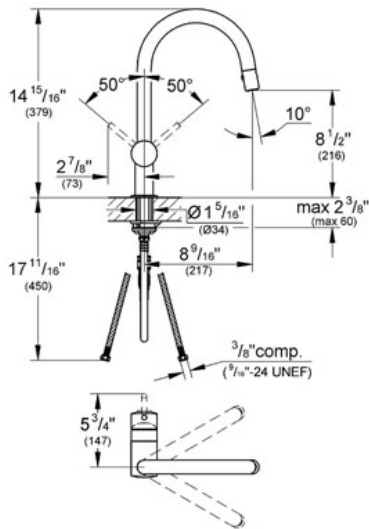

MINTA
Single lever sink mixer 1/2"
MODEL # 31378

Pure Freude an Wasser

GROHE America, Inc | 200 North Gary Avenue, Suite G, Roselle, IL 60172
Phone: +1 (800) 444-7643 | Fax: +1 (800) 225-2778 | us-customerservice@grohe.com

Product Description:
Single lever sink mixer 1/2"

Standard Specification:

- GROHE StarLight® finish
- GROHE SilkMove® ceramic cartridge
- Single hole installation
- SpeedClean anti-lime system
- Dual Spray Pull-Out
- Adjustable flow rate limiter
- Swivel Spout
- Extractable integrated trigger spray
- Automatic returning
- Integrated non-return valve
- Locking Dual Spray Control - switches back and forth between regular flow and spray
- Flexible hose connections
- Quick installation system
- Single Lever handle
- Variable Handle Positioning
- Spout Reach 8 9/16"
- Protected against backflow
- Max Flow Rate 1.75 gpm (6.6 L/min)

Applicable Codes & Standards:

- Energy Policy Act of 1992
- NSF 61
- ASME A112.18.1/CSA B125.1

Color:

- 31378 000 chrome
- 31378 DC0 supersteel