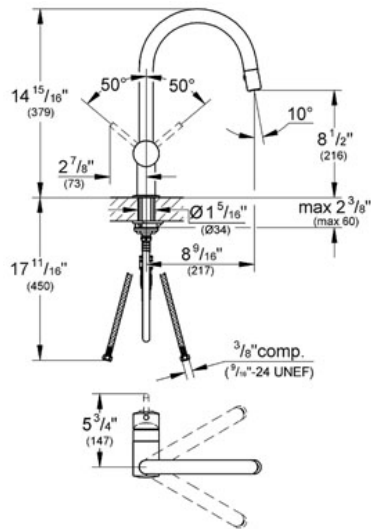

MINTA  
Single lever sink mixer 1/2"  
MODEL # 31378

Pure Freude an Wasser

GROHE America, Inc | 200 North Gary Avenue, Suite G, Roselle, IL 60172  
Phone: +1 (800) 444-7643 | Fax: +1 (800) 225-2778 | us-customerservice@grohe.com

**Product Description:**  
Single lever sink mixer 1/2"

**Standard Specification:**

- GROHE StarLight® finish
- GROHE SilkMove® ceramic cartridge
- Single hole installation
- SpeedClean anti-lime system
- Dual Spray Pull-Out
- Adjustable flow rate limiter
- Swivel Spout
- Extractable integrated trigger spray
- Automatic returning
- Integrated non-return valve
- Locking Dual Spray Control - switches back and forth between regular flow and spray
- Flexible hose connections
- Quick installation system
- Single Lever handle
- Variable Handle Positioning
- Spout Reach 8 9/16"
- Protected against backflow
- Max Flow Rate 1.75 gpm (6.6 L/min)

**Applicable Codes & Standards:**

- Energy Policy Act of 1992
- NSF 61
- ASME A112.18.1/CSA B125.1

**Color:**

- 31378 000 chrome
- 31378 DC0 supersteel