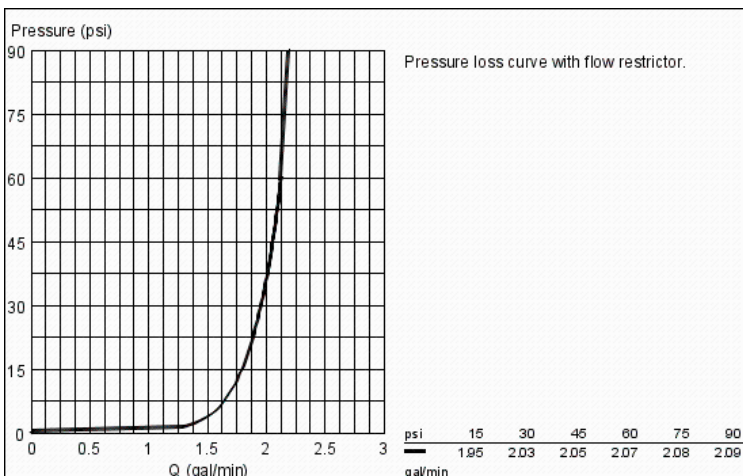

**Product Description:**  
Single-lever sink mixer 1/2"

**Standard Specification:**

- Single hole installation
- Solid stainless steel body
- Swivel Spout
- 360° swivel spout
- Adjustable flow rate limiter
- Pull-out Dual Spray Control - switches back and forth between regular flow and spray
- Automatic returning
- Integrated non-return valve
- Locking Push Button Control - to switch from regular flow to spray
- Automatic return to aerator
- Stainless steel flexible connection hoses
- Quick installation system
- Protected against backflow
- SpeedClean® anti-lime system
- GROHE SilkMove ceramic cartridge
- GROHE RealSteel Stainless Steel Construction produced from Grade 304 stainless steel
- 8 5/16" reach
- Forward rotation lever, does not hit backsplash
- Max Flow Rate: 1.75 gpm (6.6 L/min)