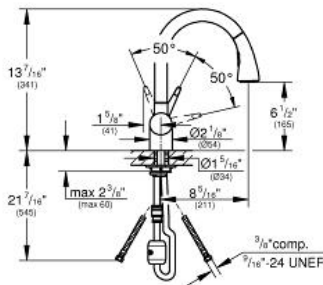

LADYLUX  
Single-lever sink mixer 1/2"  
MODEL # 33755SD1

Pure Freude an Wasser

GROHE America, Inc | 200 North Gary Avenue, Suite G, Roselle, IL 60172  
Phone: +1 (800) 444-7643 | Fax: +1 (800) 225-2778 | us-customerservice@grohe.com

**Product Description:**  
Single-lever sink mixer 1/2"

**Standard Specification:**

- Single hole installation
- Solid stainless steel body
- Swivel Spout
- 360° swivel spout
- Adjustable flow rate limiter
- Pull-out Dual Spray Control - switches back and forth between regular flow and spray
- Automatic returning
- Integrated non-return valve
- Locking Push Button Control - to switch from regular flow to spray
- Automatic return to aerator
- Stainless steel flexible connection hoses
- Quick installation system
- Protected against backflow
- SpeedClean® anti-lime system
- GROHE SilkMove ceramic cartridge
- GROHE RealSteel Stainless Steel Construction produced from Grade 304 stainless steel
- 8 5/16" reach
- Forward rotation lever, does not hit backsplash
- Max Flow Rate: 1.75 gpm (6.6 L/min)