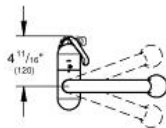

**Product Description:**  
Single-lever sink mixer 1/2"

**Standard Specification:**

- Single hole installation
- Solid stainless steel body
- Swivel Spout
- 360° swivel spout
- Adjustable flow rate limiter
- Pull-out Dual Spray Control - switches back and forth between regular flow and spray
- Automatic returning
- Integrated non-return valve
- Locking Push Button Control - to switch from regular flow to spray
- Automatic return to aerator
- Stainless steel flexible connection hoses
- Quick installation system
- Protected against backflow
- SpeedClean® anti-lime system
- GROHE SilkMove ceramic cartridge
- GROHE RealSteel Stainless Steel Construction produced from Grade 304 stainless steel
- 8 5/16" reach
- Forward rotation lever, does not hit backsplash
- Max Flow Rate: 1.75 gpm (6.6 L/min)