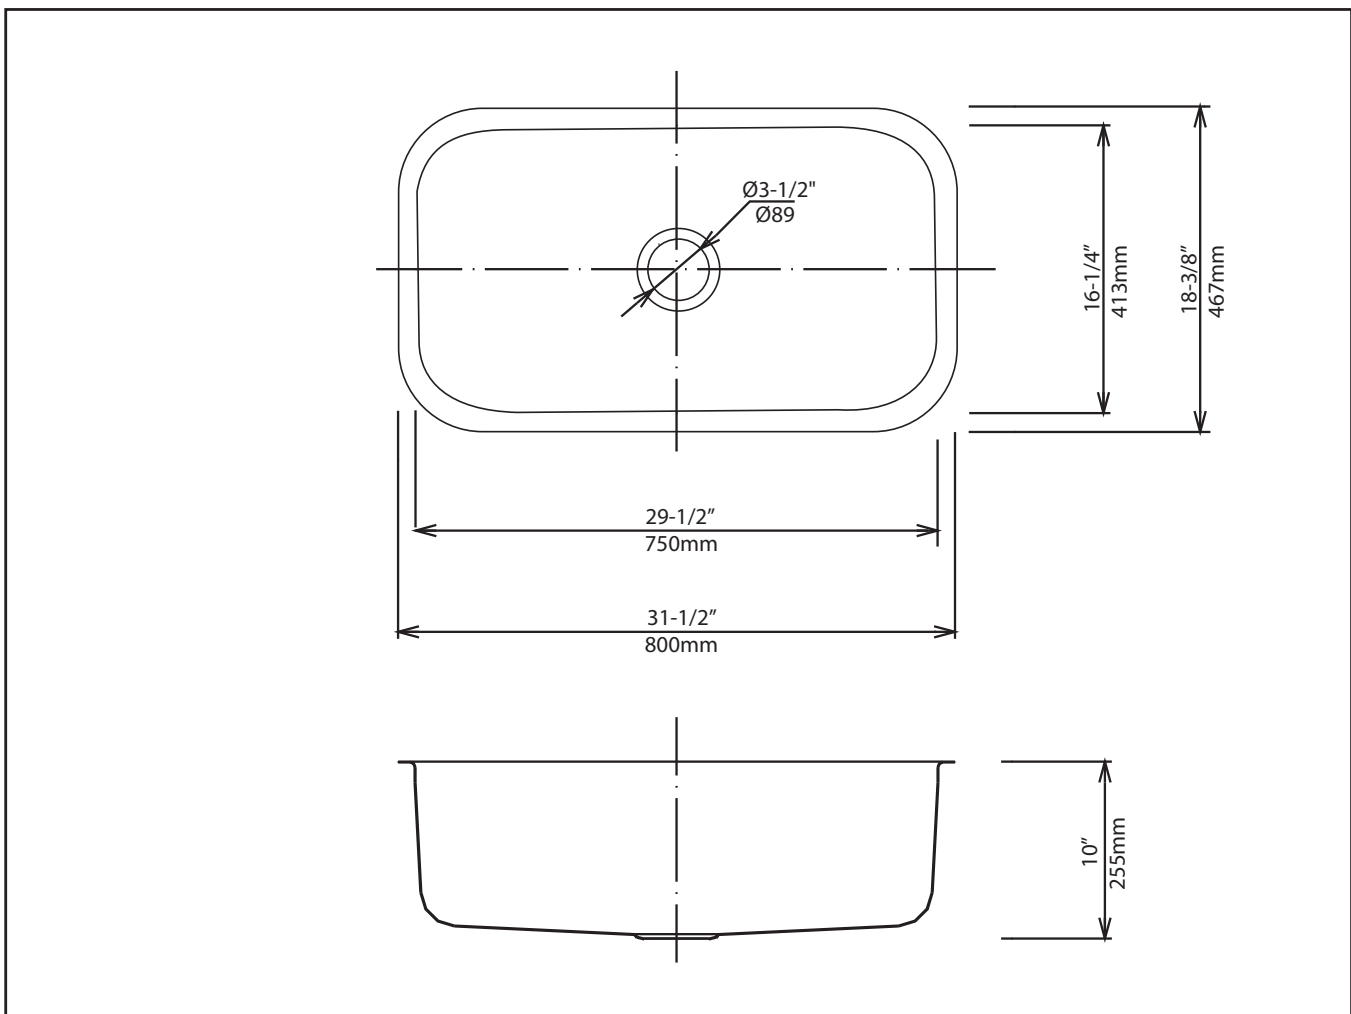

KBU14

31 1/2 Inch Undermount Single Bowl 16 Gauge
Stainless Steel Kitchen Sink
Satin Finish

Kräus®

SPECIFICATION SHEET

Material

16 Gauge Stainless Steel

Minimum Cabinet Size

Undermount : 36"

Installation Type

Undermount

Dimensions

Sink Dimensions: 31 1/2" x 18 3/8" x 10"

Bowl Type

Single Bowl Sink
Pressed

Accessories Included

KBG-14, Strainer, Mounting Hardware,
Template, Towel

Technology

Noise Defend

Kraus Limited Lifetime Warranty: See website for details www.kraususa.com

1.800.775.0703 / customerservice@kraususa.com