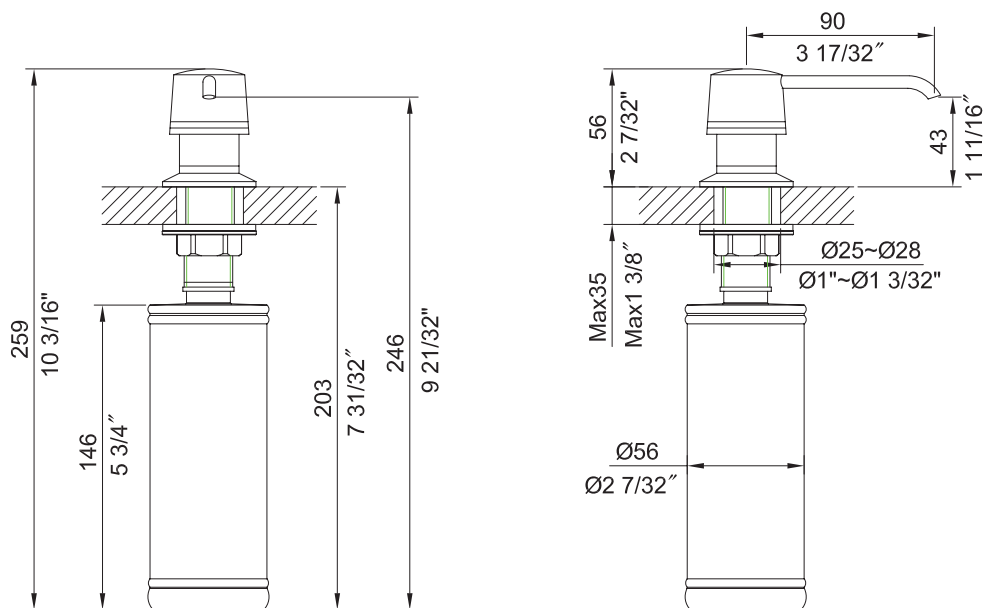

KSD-30

Soap Dispenser

Kräus®

SPECIFICATION SHEET

Finish

- Chrome
- Oil Rubbed Bronze
- Satin Nickel
- Black

Material

Brass

Features

- Solid Brass Construction
- Self-Priming Pump
- Refillable from Above
- Holds up to 14 oz. of Liquid
- Pump: 2-7/32"
- Spout: 3-17/32"

Kraus Limited Lifetime Warranty: See website for details www.kraususa.com

1.800.775.0703 / customerservice@kraususa.com

REV. August 18, 2016