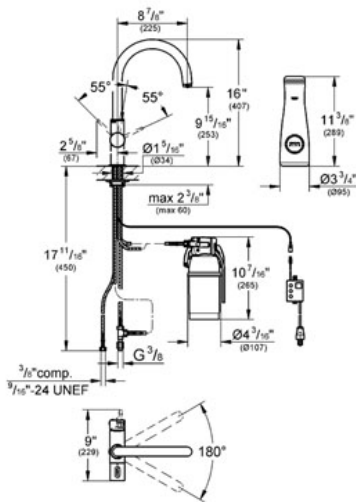

Product Description: Starter kit

Standard Specification:

- GROHE StarLight® finish
- GROHE SilkMove® ceramic cartridge
- GROHE Blue® single-lever faucet with filter function

Consisting of:

- GROHE Blue® 158 gal
- GROHE Blue® filter head with flexible adjustment
- GROHE Blue® carafe
- Single hole installation
- C-spout
- Separate handle for filtered water
- 1/2" cartridge
- Adjustable flow rate limiter
- Swivel Spout
- Swivel area 180°
- Separate internal water ways for filtered and non-filtered water
- Stainless Steel Braided Flexible Supplies
- Type of protection IP 55
- **CE approved**
- Main switching power supply 100 - 240 V AC (50/60 Hz) with safety extra-low voltage (SELV) 6 V DC to change filter display unit
- Adjustable for 158 gal., 400 gal., 800 gal. filter cartridges
- Noise classification 1 in accordance with DIN4109 incl. certificate
- Max Flow Rate 1.75 gpm (6.6 L/min)