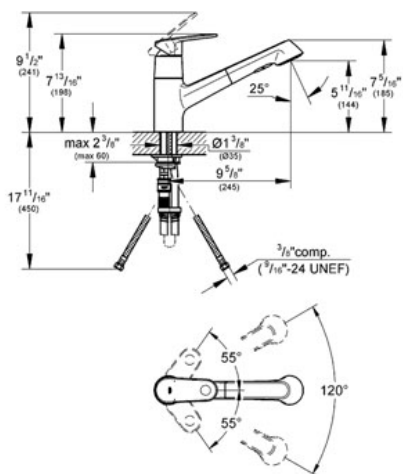

Product Description:
Single-lever sink mixer 1/2"

Standard Specification:

- GROHE StarLight® finish
- GROHE SilkMove® ceramic cartridge
- Low spout
- Single hole installation
- Metal lever
- Adjustable flow rate limiter
- Pull-out spray
- Diverter: aerator/shower jet
- Automatic return to aerator
- Swivel area 120°
- Stainless Steel Braided Flexible Supplies
- Quick installation system
- **Protected against backflow**
- Max Flow Rate 1.75 gpm (6.6 L/min)