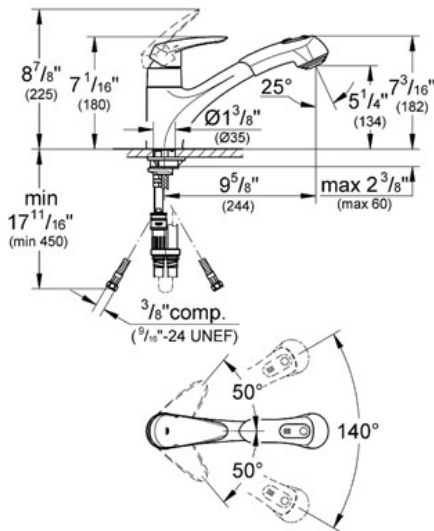

### Product Description: Single-lever sink mixer 1/2"

#### Standard Specification:

- GROHE StarLight® finish
- GROHE SilkMove® ceramic cartridge
- SpeedClean anti-lime system
- Dual Spray Pull-Out
- Single hole installation
- Adjustable flow rate limiter
- Swivel cast spout with stop limiter
- Locking Dual Spray Control - switches back and forth between regular flow and spray
- Stainless Steel Braided Flexible Supplies
- Quick installation system
- Single Lever Handle
- Spout Reach 9 5/8"
- Max Flow Rate 1.75 gpm (6.6 L/min)