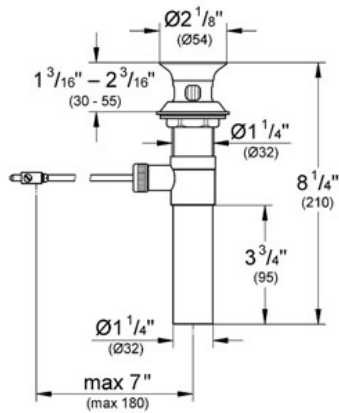

## Product Description: Waste fitting