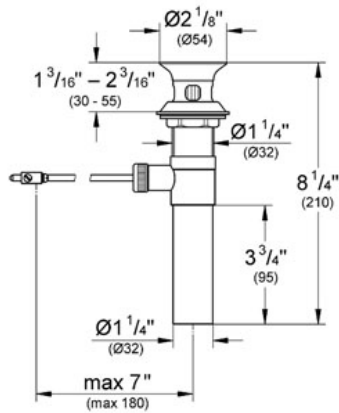

Product Description: Waste fitting

Standard Specification:

- GROHE StarLight® finish

Color:

- 28957 000 chrome
- 28957 AV0 Satin Nickel inf
- 28957 BE0 Sterling inf
- 28957 EN0 Brushed Nickel
- 28957 L00 White
- 28957 R00 Polished Brass inf
- 28957 ZB0 Oil Rubbed Bronze