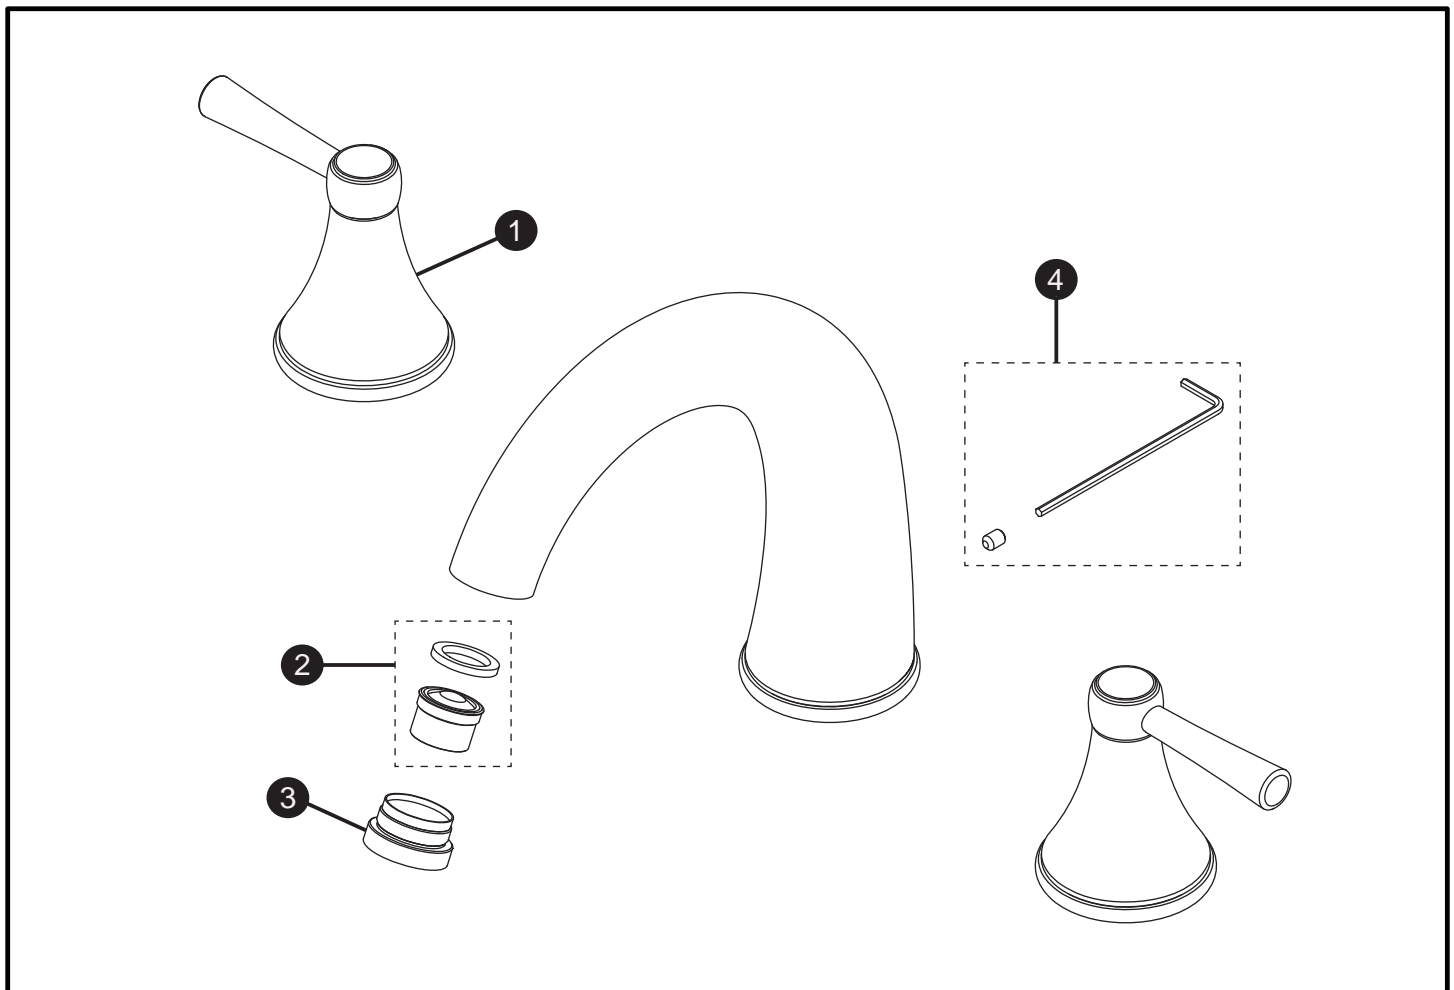

Silas™  
Three-Hole Roman Tub Trim

Item	Part	Description
1*	THP4881#\$\$	Handle Assembly
2	THP4811	Flow Insert and Gasket
3*	THP4817#\$\$	Housing
4	THP4882	Set Screw and Hex Wrench

\* Please specify finish when ordering

LEGEND
\$\$ = Denotes Finish
#CP = Polished Chrome
#BN = Brushed Nickel
#PN = Polished Nickel