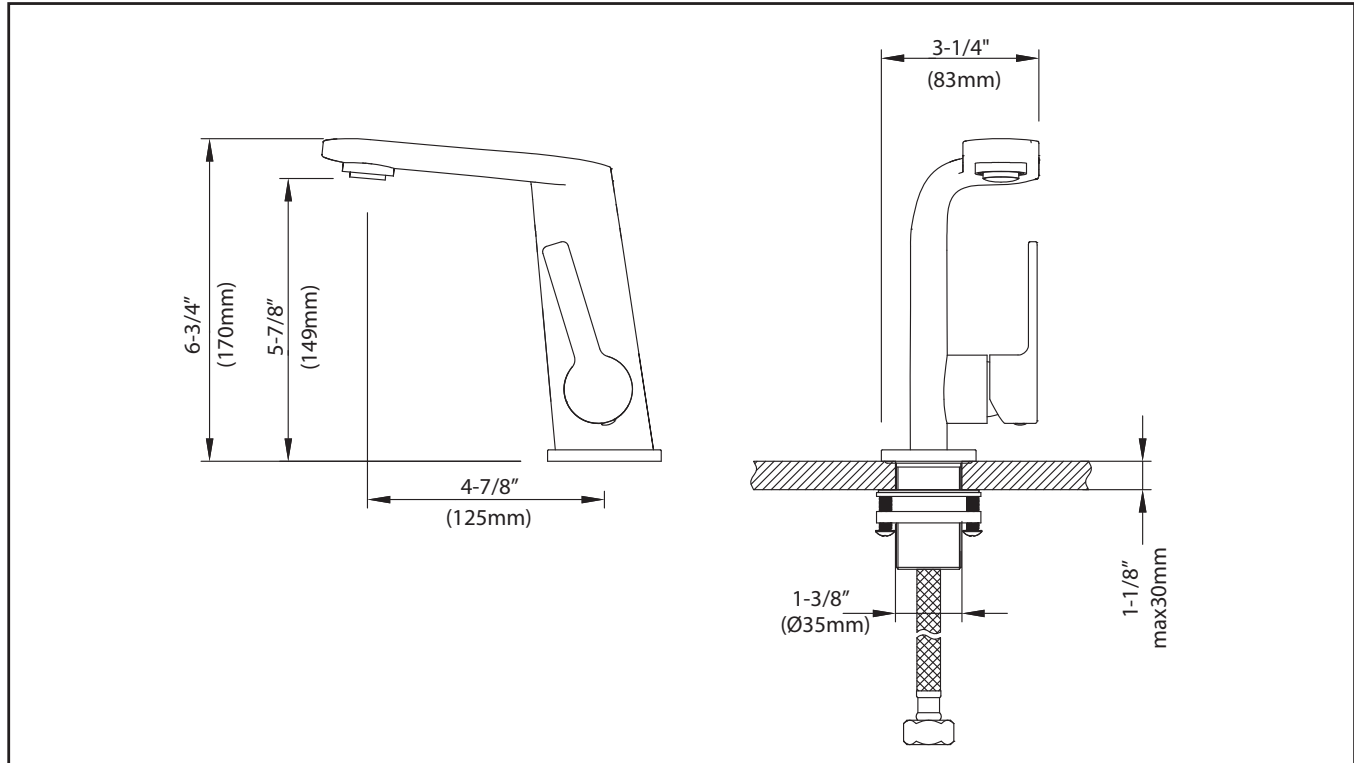

Novus / KEF-15401

Single Lever Basin Faucet

Brushed Nickel / Chrome Finishes

Kräus®

SPECIFICATION SHEET

Material

Body: Brass
Handle: Brass
Waterway: Brass

Faucet Type

Single Lever Basin

Cartridge

Brand: Kerox
Size: 25mm
Style: Lever

Mounting

Holes: 1 Hole
Type: Brass Nut

Waterlines

Type : Fanski
Flexible Waterlines
Connections: 3/8"
Materials: Braided Stainless Steel
Factory Installed

Aerator

Brand: Neoperl/1.5GPM
Name: Slim Cascade SLC SSR
Flow Rate: 1.5gpm (5.7L/min) @ 60 psi
Adjustable

Dimensions

Faucet Dimensions: 6 3/4" x 4 7/8" x 2"

Accessories Included

Aerator Key

Optional Accessories

PU-11, PU-16

Kraus Limited Lifetime Warranty: See website for details www.kraususa.com

1.800.775.0703 / customerservice@kraususa.com

Listing: cUPC, NSF, AB1953, EPA, CALGreen, MASS, FTC, DOE, CEC, ADA

REV. December 8, 2015