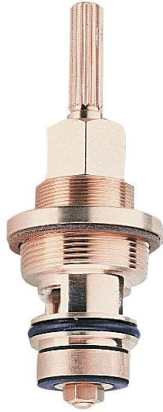

# Headpart

MODEL # 06188000

*Pure Freude  
an Wasser*

**GROHE**  
WAVE

**Product Description:**  
**Headpart**

**Standard Specification:**  
without lever  
without cap  
without escutcheon  
for 3- and 4-way-diverter, 1/2"

**Color:**  
 06188000 000 no colour