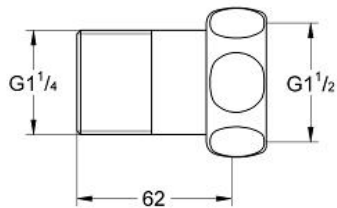

Straight union (1 1/4" with 1 1/2" nut)

MODEL # 12424000

Pure Freude an Wasser

GROHE

GROHE America, Inc | 200 North Gary Avenue, Suite G, Roselle, IL 60172
Phone: +1 (800) 444-7643 | Fax: +1 (800) 225-2778 | us-customerservice@grohe.com

Product Description:

Straight union (1 1/4" with 1 1/2" nut)

Standard Specification:

- 1 1/2" x 1 1/4" male threaded nut
- For Grohtherm XL 1" (35 085/35 086)
- **GROHE StarLight** finish

Applicable Codes & Standards: