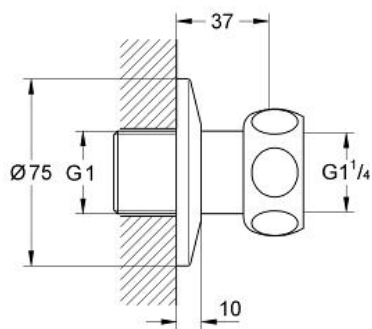

Product Description:
Straight union

Standard Specification:

- 1 1/4" x 1" male threaded nut
- Screw escutcheon
- For Grohtherm XL 1" (35 085/35 086)
- **GROHE StarLight** finish

Applicable Codes & Standards:

- Energy Policy Act of 1992
- ASME A112.18.1/CSA B125.1

Color:

- 12417000 000 chrome