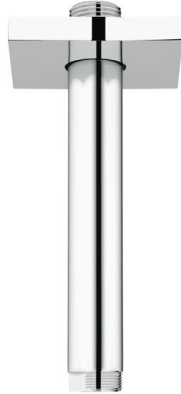

RAINSHOWER
Shower arm ceiling 135 mm NPT
MODEL # 27486000

*Pure Freude
an Wasser*

Product Description:
Shower arm ceiling 135 mm NPT

Standard Specification:
NPT thread 1/2"
with square escutcheon
suitable for all Rainshower head showers
GROHE StarLight chrome finish

Color:
□ 27486000 000 chrome