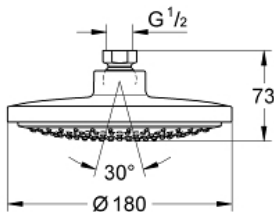

EUPHORIA COSMOPOLITAN 180

Head shower 1 spray

MODEL # 27492000

Pure Freude
an Wasser

GROHE

Product Description:

Head shower 1 spray

Standard Specification:

Rain

Ø 180 mm

ball joint ± 15° rotatable

connection thread 1/2"

GROHE EcoJoy 9.5 l/min flow limiter

GROHE DreamSpray perfect spray pattern

GROHE StarLight chrome finish

SpeedClean anti-lime system