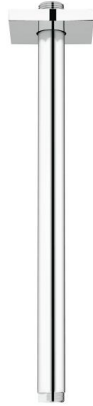

RAINSHOWER
Shower arm ceiling 285 mm NPT
MODEL # 27487000

*Pure Freude
an Wasser*

Product Description:
Shower arm ceiling 285 mm NPT

Standard Specification:
length 12"
NPT thread 1/2"
with square escutcheon
suitable for all Rainshower head showers
GROHE StarLight chrome finish

Color:
□ 27487000 000 chrome