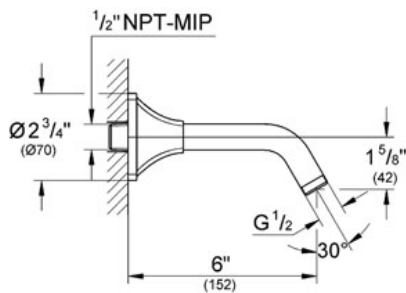

RAINSHOWER® GRANDERA™ Shower Arm 6" NPT

MODEL # 26036

Pure Freude an Wasser

GROHE America, Inc | 200 North Gary Avenue, Suite G, Roselle, IL 60172
Phone: +1 (800) 444-7643 | Fax: +1 (800) 225-2778 | us-customerservice@grohe.com

Product Description: Shower Arm 6" NPT

Standard Specification:

- GROHE StarLight® finish
- Suitable for all Grandera™ head showers
- Grandera™ escutcheon
- Connection thread 1/2" NPT
- Metal

Applicable Codes & Standards:

- ASME A112.18.1/CSA B125.1

Color:

- 26036 000 chrome
- 26036 EN0 Brushed Nickel