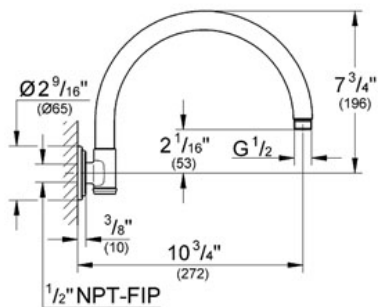

Product Description: 10" Retro Shower Arm

Standard Specification:

- GROHE StarLight® finish
- Projection 10 7/16"
- 1/2" NPT Male Threads
- Can be used with all Rainshower shower heads except Rainshower Jumbo