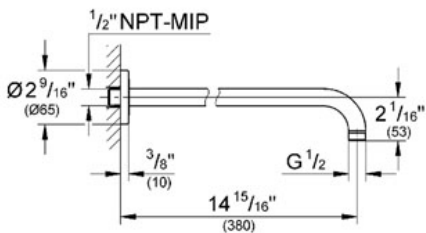

RAINSHOWER® 16" Shower Arm

MODEL # 28540

Pure Freude an Wasser

GROHE

GROHE America, Inc | 200 North Gary Avenue, Suite G, Roselle, IL 60172
Phone: +1 (800) 444-7643 | Fax: +1 (800) 225-2778 | us-customerservice@grohe.com

Product Description:

16" Shower Arm

Standard Specification:

- GROHE StarLight® finish
- 1/2" NPT Male Threads
- Can be used with all Rainshower shower heads except Rainshower Jumbo

Applicable Codes & Standards:

- ASME A112.18.1/CSA B125.1

Color:

- ☐ 28540 000 chrome
- ☐ 28540 BE0 Sterling inf
- ☐ 28540 EN0 Brushed Nickel
- ☐ 28540 KS0 velvet black
- ☐ 28540 LS0 moon white
- ☐ 28540 ZB0 Oil Rubbed Bronze