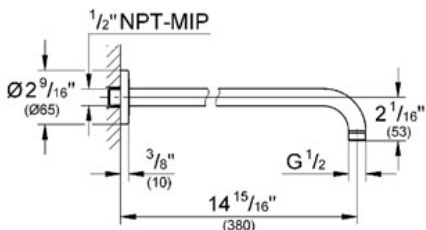

Product Description:

16" Shower Arm

Standard Specification:

- GROHE StarLight® finish
- 1/2" NPT Male Threads
- Can be used with all Rainshower shower heads except Rainshower Jumbo

Applicable Codes & Standards:

- ASME A112.18.1/CSA B125.1

Color:

- 28540 000 chrome
- 28540 BE0 Sterling inf
- 28540 EN0 Brushed Nickel
- 28540 KS0 velvet black
- 28540 LS0 moon white
- 28540 ZB0 Oil Rubbed Bronze