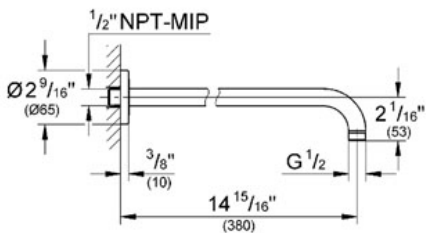

Product Description:

16" Shower Arm

Standard Specification:

- GROHE StarLight® finish
- 1/2" NPT Male Threads
- Can be used with all Rainshower shower heads except Rainshower Jumbo

Applicable Codes & Standards:

- ASME A112.18.1/CSA B125.1

Color:

- 28540 000 chrome
- 28540 BE0 Sterling inf
- 28540 EN0 Brushed Nickel
- 28540 KS0 velvet black
- 28540 LS0 moon white
- 28540 ZB0 Oil Rubbed Bronze