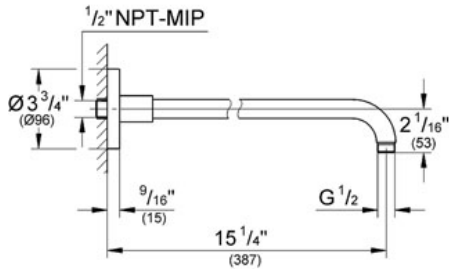

RAINSHOWER®
Shower arm 16" NPT
MODEL # 28983

Pure Freude an Wasser

GROHE America, Inc | 200 North Gary Avenue, Suite G, Roselle, IL 60172
Phone: +1 (800) 444-7643 | Fax: +1 (800) 225-2778 | us-customerservice@grohe.com

Product Description:
Shower arm 16" NPT

Standard Specification:

- GROHE StarLight® finish
- 1/2" NPT Male Threads
- Can be used with all Rainshower shower heads

Applicable Codes & Standards:

- ASME A112.18.1/CSA B125.1