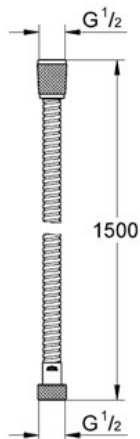

RELEXA  
Metal Shower Hose  
MODEL # 28143

*Pure Freude an Wasser*

GROHE America, Inc | 200 North Gary Avenue, Suite G, Roselle, IL 60172  
Phone: +1 (800) 444-7643 | Fax: +1 (800) 225-2778 | us-customerservice@grohe.com

**Product Description:**  
Metal Shower Hose

**Standard Specification:**

- 59"
- 1/2" x 1/2"
- Longlife
- Strengthened model
- **Tensile strength 750N**
- **Pressure resistance 145 psi**
- **GROHE StarLight®** finish

**Color:**

- 28143 000 chrome
- 28143 KS0 velvet black
- 28143 R00 Polished Brass inf
- 28143 LS0 moon white