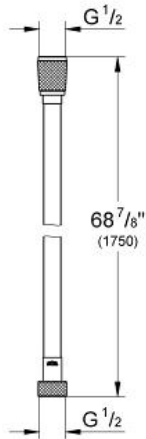

# Shower hose

MODEL # 28388000

*Pure Freude an Wasser*

**GROHE**

GROHE America, Inc | 200 North Gary Avenue, Suite G, Roselle, IL 60172  
Phone: +1 (800) 444-7643 | Fax: +1 (800) 225-2778 | us-customerservice@grohe.com

## Product Description: Shower hose

### Standard Specification:

- 69"
- 1/2" x 1/2"
- Smooth plastic surface material
- Flexible, easy cleaning
- Kink proofing
- Rotation cone for Twist-free function
- **GROHE StarLight** finish