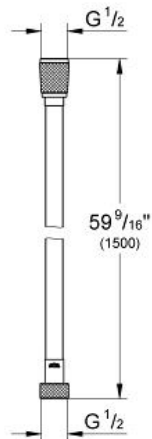

Shower hose

MODEL # 28364000

Pure Freude an Wasser

GROHE

GROHE America, Inc | 200 North Gary Avenue, Suite G, Roselle, IL 60172
Phone: +1 (800) 444-7643 | Fax: +1 (800) 225-2778 | us-customerservice@grohe.com

Product Description:

Shower hose

Standard Specification:

- 59"
- 1/2" x 1/2"
- Smooth plastic surface material
- Flexible, easy cleaning
- Kink proofing
- Rotation cone for Twist-free function
- **GROHE StarLight** finish