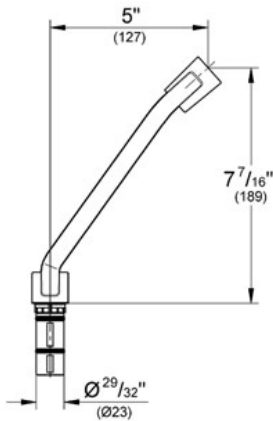

Product Description: Shower Bar Extension

Standard Specification:

- GROHE StarLight® finish
- Shower top extension can be combined with the following shower rails:
 - 24" Relexa / Rainshower shower bar (28 797)
 - 36" Relexa / Rainshower shower bar (28 819)
 - 42" Relexa / Rainshower shower bar (27 136)