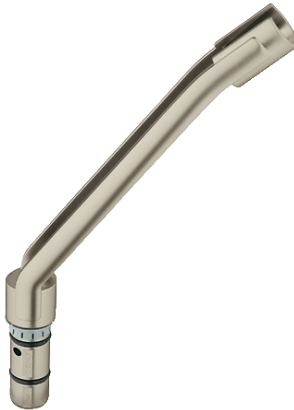

Shower Bar Extension

MODEL # 07247

Pure Freude an Wasser

GROHE

GROHE America, Inc | 200 North Gary Avenue, Suite G, Roselle, IL 60172
Phone: +1 (800) 444-7643 | Fax: +1 (800) 225-2778 | us-customerservice@grohe.com

Product Description: Shower Bar Extension

Standard Specification:

- GROHE StarLight® finish
- Shower top extension can be combined with the following shower rails:
- 24" Relexa / Rainshower shower bar (28 797)
- 36" Relexa / Rainshower shower bar (28 819)
- 42" Relexa / Rainshower shower bar (27 136)

Applicable Codes & Standards:

- Energy Policy Act of 1992
- ASME A112.18.1/CSA B125.1

Color:

- 07247 000 chrome
- 07247 ZB0 Oil Rubbed Bronze
- 07247 BE0 Sterling inf
- 07247 EN0 Brushed Nickel