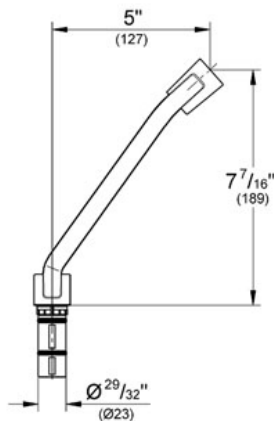

Product Description: Shower Bar Extension

Standard Specification:

- GROHE StarLight® finish
- Shower top extension can be combined with the following shower rails:
- 24" Relexa / Rainshower shower bar (28 797)
- 36" Relexa / Rainshower shower bar (28 819)
- 42" Relexa / Rainshower shower bar (27 136)