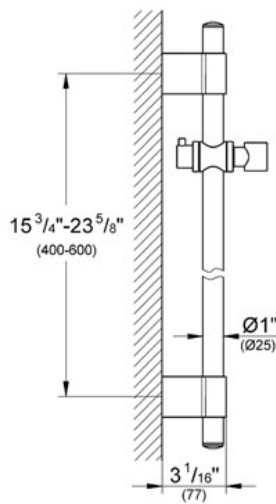

RAINSHOWER®
24" Shower Bar
MODEL # 28797

Pure Freude an Wasser

GROHE America, Inc | 200 North Gary Avenue, Suite G, Roselle, IL 60172
Phone: +1 (800) 444-7643 | Fax: +1 (800) 225-2778 | us-customerservice@grohe.com

Product Description:
24" Shower Bar

Standard Specification:

- GROHE StarLight® finish
- With wall holders
- Glide element and swivel holder
- Adjustable distance between wall mount shower holders (for adapting to existing piping)
- Suitable for the Relaxa handshowers
 - Trio (28 793)
 - Champagne spray (28 794)
 - Massage (28 795)
 - Five (28 796)
- Suitable for the Rainshower handshowers
 - 5 1/8" Classic (28 764)
 - 6 1/4" Classic (28 765)
 - 5 1/8" Cosmopolitan (28 755)
 - 6 1/4" Cosmopolitan (28 756)

Applicable Codes & Standards:

- Energy Policy Act of 1992
- ASME A112.18.1/CSA B125.1

Color:

- 28797 001 chrome
- 28797 BE0 Sterling inf
- 28797 EN1 Brushed Nickel inf