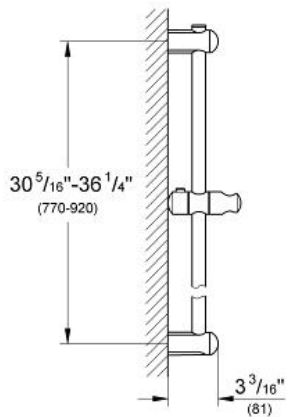

EUPHORIA  
36" Shower Bar  
MODEL # 27500000

Pure Freude an Wasser

GROHE America, Inc | 200 North Gary Avenue, Suite G, Roselle, IL 60172  
Phone: +1 (800) 444-7643 | Fax: +1 (800) 225-2778 | us-customerservice@grohe.com

**Product Description:**  
36" Shower Bar

**Standard Specification:**

- With wall holders, glide element and swivel holder
- GROHE StarLight finish

**Applicable Codes & Standards:**

- Energy Policy Act of 1992
- ASME A112.18.1/CSA B125.1