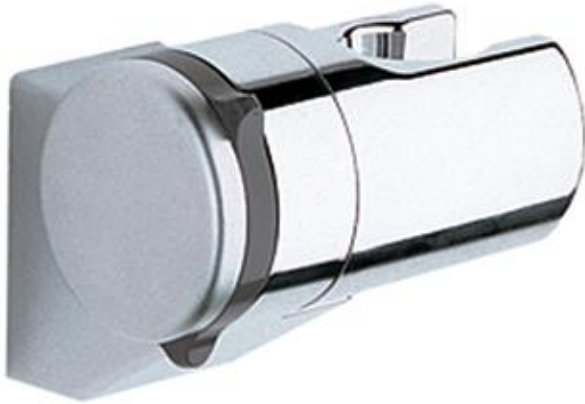

RELEXA  
Wall hand shower holder  
MODEL # 28623000

Pure Freude  
an Wasser

GROHE

**Product Description:**  
Wall hand shower holder

**Standard Specification:**  
adjustable  
GROHE StarLight chrome finish

**Color:**  
□ 28623000 000 chrome