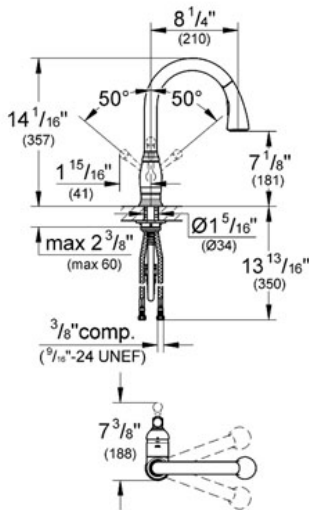

BRIDGEFORD
Single-lever sink mixer 1/2"
MODEL # 33870

Pure Freude an Wasser

GROHE America, Inc | 200 North Gary Avenue, Suite G, Roselle, IL 60172
Phone: +1 (800) 444-7643 | Fax: +1 (800) 225-2778 | us-customerservice@grohe.com

Product Description:
Single-lever sink mixer 1/2"

Standard Specification:

- GROHE StarLight® finish
- GROHE SilkMove® ceramic cartridge
- SpeedClean anti-lime system
- Single hole installation
- Swivel Spout
- Swivel area 360°
- Adjustable flow rate limiter
- **Pull-out Dual Spray Control - switches back and forth between regular flow and spray**
- Automatic returning
- Integrated non-return valve
- Locking Push Button Control - to switch from regular flow to spray
- Automatic return to aerator
- Flexible hose connections
- Quick installation system
- **Protected against backflow**
- 8 1/4" Spout Reach
- Max Flow Rate 1.75 gpm (6.6 L/min)