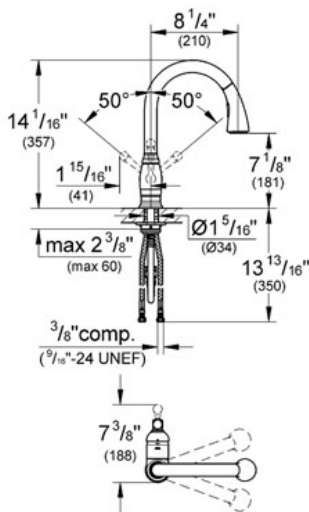

BRIDGEFORD
Single-lever sink mixer 1/2"
MODEL # 33870

Pure Freude an Wasser

GROHE America, Inc | 200 North Gary Avenue, Suite G, Roselle, IL 60172
Phone: +1 (800) 444-7643 | Fax: +1 (800) 225-2778 | us-customerservice@grohe.com

Product Description:
Single-lever sink mixer 1/2"

Standard Specification:

- GROHE StarLight® finish
- GROHE SilkMove® ceramic cartridge
- SpeedClean anti-lime system
- Single hole installation
- Swivel Spout
- Swivel area 360°
- Adjustable flow rate limiter
- **Pull-out Dual Spray Control - switches back and forth between regular flow and spray**
- Automatic returning
- Integrated non-return valve
- Locking Push Button Control - to switch from regular flow to spray
- Automatic return to aerator
- Flexible hose connections
- Quick installation system
- **Protected against backflow**
- 8 1/4" Spout Reach
- Max Flow Rate 1.75 gpm (6.6 L/min)