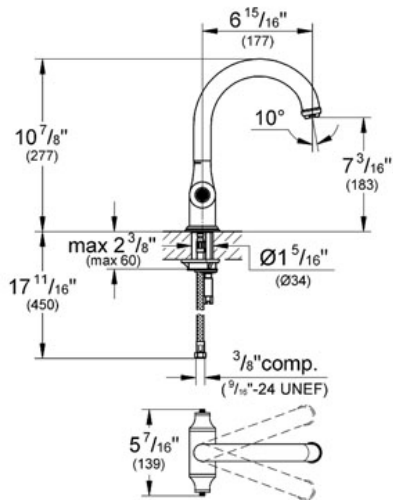

BRIDGEFORD
Single Hole Kitchen Mixer
MODEL # 31055

Pure Freude an Wasser

GROHE America, Inc | 200 North Gary Avenue, Suite G, Roselle, IL 60172
Phone: +1 (800) 444-7643 | Fax: +1 (800) 225-2778 | us-customerservice@grohe.com

Product Description:
Single Hole Kitchen Mixer

Standard Specification:

- GROHE SilkMove®
- GROHE StarLight® finish
- 10 7/8" Faucet Height
- 6 15/16" Swivel spout reach
- 7 3/16" Aerator height
- Solid brass body
- CALGreen compliant
- Less Handles – order handles (18 244 / 18 733) (sold separately)
- Max Flow Rate 1.75 gpm (6.6 L/min)

Applicable Codes & Standards:

- Energy Policy Act of 1992
- NSF 61
- ASME A112.18.1/CSA B125.1
- US Federal and State material regulations

Color:

- 31055 000 chrome
- 31055 EN0 Brushed Nickel
- 31055 ZB0 Oil Rubbed Bronze