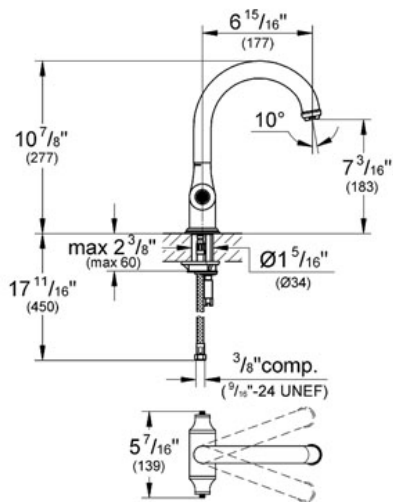

BRIDGEFORD
Single Hole Kitchen Mixer
MODEL # 31055

Pure Freude an Wasser

GROHE America, Inc | 200 North Gary Avenue, Suite G, Roselle, IL 60172
Phone: +1 (800) 444-7643 | Fax: +1 (800) 225-2778 | us-customerservice@grohe.com

Product Description:
Single Hole Kitchen Mixer

Standard Specification:

- GROHE SilkMove®
- GROHE StarLight® finish
- 10 7/8" Faucet Height
- 6 15/16" Swivel spout reach
- 7 3/16" Aerator height
- Solid brass body
- CALGreen compliant
- Less Handles – order handles (18 244 / 18 733) (sold separately)
- Max Flow Rate 1.75 gpm (6.6 L/min)

Applicable Codes & Standards:

- Energy Policy Act of 1992
- NSF 61
- ASME A112.18.1/CSA B125.1
- US Federal and State material regulations

Color:

- 31055 000 chrome
- 31055 EN0 Brushed Nickel
- 31055 ZB0 Oil Rubbed Bronze