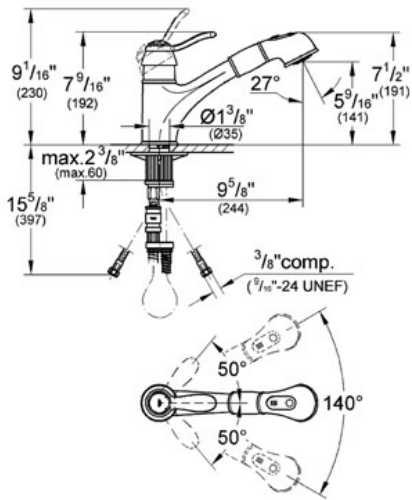

ASHFORD  
Single-lever sink mixer 1/2"  
MODEL # 32459

Pure Freude an Wasser

GROHE America, Inc | 200 North Gary Avenue, Suite G, Roselle, IL 60172  
Phone: +1 (800) 444-7643 | Fax: +1 (800) 225-2778 | us-customerservice@grohe.com

**Product Description:**  
Single-lever sink mixer 1/2"

**Standard Specification:**

- GROHE StarLight® finish
- GROHE SilkMove® ceramic cartridge
- Dual Spray Pull-Out
- SpeedClean anti-lime system
- Locking Dual Spray Control - switches back and forth between regular flow and spray
- Stainless Steel Braided Flexible Supplies
- Quick installation system
- Single Lever Handle
- Single hole installation
- Spout Reach 9 5/8"
- Max Flow Rate 1.75 gpm (6.6 L/min)