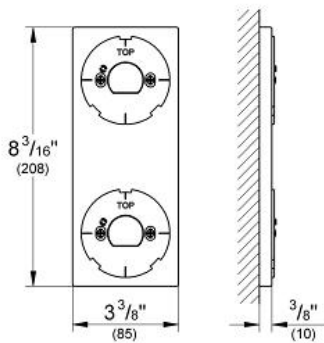

**Product Description:**  
Decorative Trim Plate for Digital Controller & Diverter

**Standard Specification:**

- Vertical or horizontal installation
- GROHE StarLight finish

**Applicable Codes & Standards:**