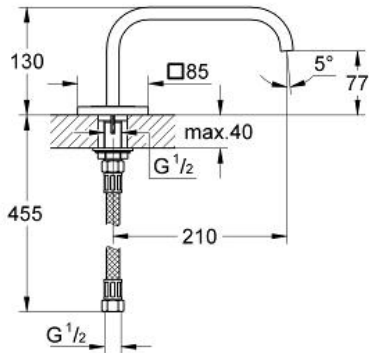

**Product Description:**  
Bath spout

**Standard Specification:**  
projection 210 mm  
**GROHE StarLight** chrome finish  
• Min. recommended pressure: 1.0 bar

**Applicable Codes & Standards:**  
• Energy Policy Act of 1992  
• ASME A112.18.1/CSA B125.1