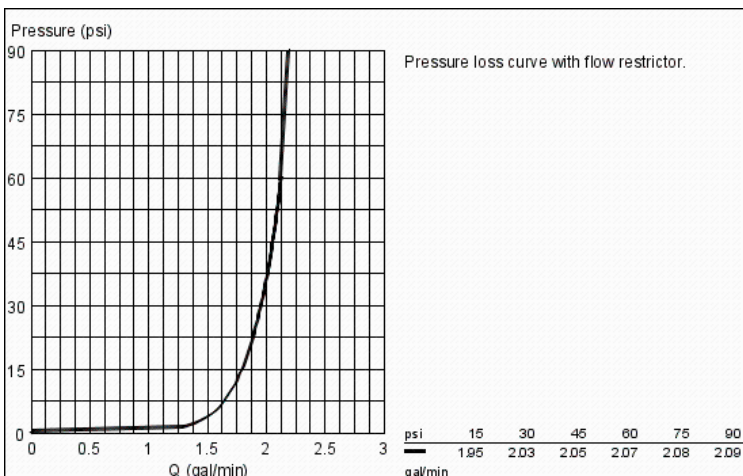

Product Description:
Single-lever sink mixer 1/2"

Standard Specification:

- GROHE StarLight® finish
- GROHE SilkMove® ceramic cartridge
- GROHE RealSteel® Stainless Steel Construction produced from 304 stainless steel
- Solid Stainless Steel
- Dual Spray Pull-Out
- SpeedClean anti-lime system
- Single hole installation
- Adjustable flow rate limiter
- Swivel Spout
- With stop restriction
- Integrated non-return valves
- Locking Dual Spray Control - switches back and forth between regular flow and spray
- Automatic return from stream to shower spray
- Double check valve
- Stainless Steel Braided Flexible Supplies
- Quick installation system
- Single Lever Handle
- Spout Reach 9 5/8"
- Optional temperature limiter ref. no. 46 308
- Max Flow Rate 1.75 gpm (6.6 L/min)

Applicable Codes & Standards:

- Energy Policy Act of 1992
- NSF 61
- ASME A112.18.1/CSA B125.1
- US Federal and State material regulations
- ICC/ANSI A117.1
- CalGreen

Color:

- 32999 000 chrome
- 32999 SDE stainless steel
- 32999 SD0 GROHE RealSteel®
- 32999 00E chrome