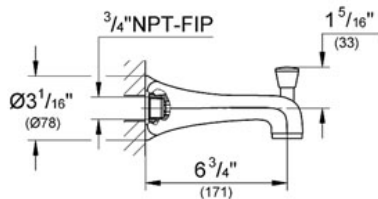

Product Description:
 Bath spout with diverter 6"

- Standard Specification:**
- GROHE StarLight® finish
 - 6 3/4" projection
 - Flow control
 - Max Flow Rate 13.2 gpm (50 L/min)

- Applicable Codes & Standards:**
- Energy Policy Act of 1992
 - ASME A112.18.1/CSA B125.1