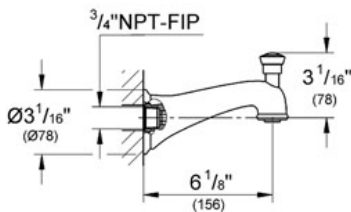

Product Description:
Bath spout with diverter 6"

Standard Specification:

- GROHE StarLight® finish
- Wall mount
- 3/4" connection thread
- Projection 6 1/8"
- For color matching caps to replace the standard white caps (see item 45 953)