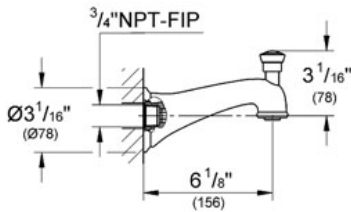

Product Description:
Bath spout with diverter 6"

Standard Specification:

- GROHE StarLight® finish
- Wall mount
- 3/4" connection thread
- Projection 6 1/8"
- For color matching caps to replace the standard white caps (see item 45 953)