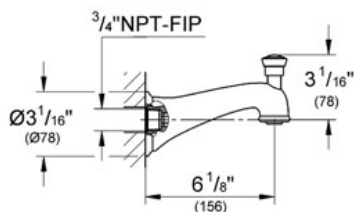

Product Description:
Bath spout with diverter 6"

Standard Specification:

- GROHE StarLight® finish
- Wall mount
- 3/4" connection thread
- Projection 6 1/8"
- For color matching caps to replace the standard white caps (see item 45 953)