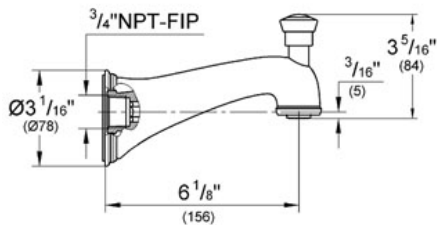

GENEVA
Bath spout with diverter 6"
MODEL # 13610

Pure Freude an Wasser

GROHE

GROHE America, Inc | 200 North Gary Avenue, Suite G, Roselle, IL 60172
Phone: +1 (800) 444-7643 | Fax: +1 (800) 225-2778 | us-customerservice@grohe.com

Product Description:
Bath spout with diverter 6"

- Standard Specification:**
- GROHE StarLight® finish
 - Wall mount
 - 3/4" connection thread
 - Projection 6 1/8"
 - To replace the standard white caps use 45 952

- Applicable Codes & Standards:**
- Energy Policy Act of 1992
 - ASME A112.18.1/CSA B125.1

- Color:**
- 13610 000 chrome
 - 13610 BE0 Sterling inf
 - 13610 EN0 Brushed Nickel
 - 13610 ZB0 Oil Rubbed Bronze