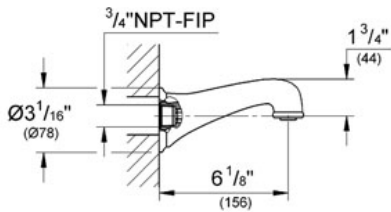

Product Description:
Bath Spout 6"

Standard Specification:

- GROHE StarLight® finish
- Wall mount
- 3/4" connection thread
- Projection 6 1/8"

Applicable Codes & Standards:

- Energy Policy Act of 1992
- ASME A112.18.1/CSA B125.1