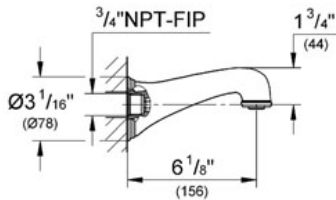

Product Description:
Bath Spout 6"

Standard Specification:

- GROHE StarLight® finish
- Wall mount
- 3/4" connection thread
- Projection 6 1/8"

Applicable Codes & Standards:

- Energy Policy Act of 1992
- ASME A112.18.1/CSA B125.1