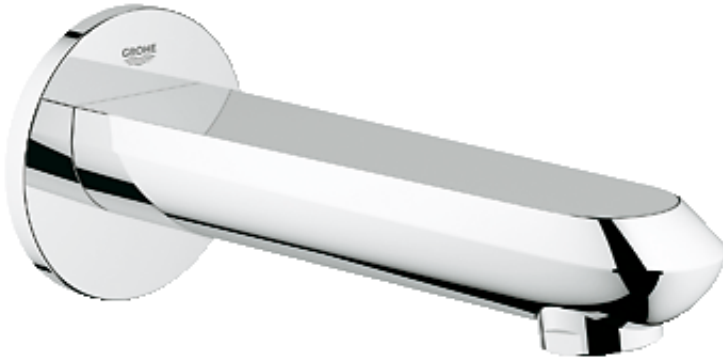

EURODISC COSMOPOLITAN Tub Spout

MODEL # 13282

Pure Freude an Wasser

GROHE America, Inc | 200 North Gary Avenue, Suite G, Roselle, IL 60172
Phone: +1 (800) 444-7643 | Fax: +1 (800) 225-2778 | us-customerservice@grohe.com

Product Description: Tub Spout

Standard Specification:

- GROHE StarLight® finish
- Wall mount
- Flow control
- 1/2" NPT Female thread
- Projection 6 11/16"

Applicable Codes & Standards:

- Energy Policy Act of 1992
- ASME A112.18.1/CSA B125.1

Color:

- 13282 002 GROHE StarLight®
Chrome