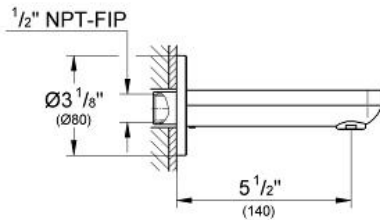

BAULOOP
Bath spout
MODEL # 13286000

GROHE CANADA, INC. | 5900 Avebury Road, Mississauga, Ontario, Canada L5R 3M3
Phone: 905-271-2929 | Fax: 905-271-9494 | info@grohe.ca

Pure Freude
an Wasser

Product Description:
Bath spout

Standard Specification:
wall mounted
mousseur
projection 140 mm

Applicable Codes & Standards:

- Energy Policy Act of 1992
- ASME A112.18.1/CSA B125.1

Color:
 13286000 000 chrome