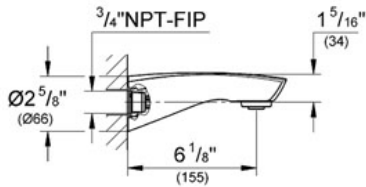

Product Description:
 Tub Spout
 Bath Spout 6"

- Standard Specification:**
- GROHE StarLight® finish
 - Wall mount
 - 3/4" connection thread
 - Projection 6 1/8"

- Applicable Codes & Standards:**
- Energy Policy Act of 1992
 - ASME A112.18.1/CSA B125.1